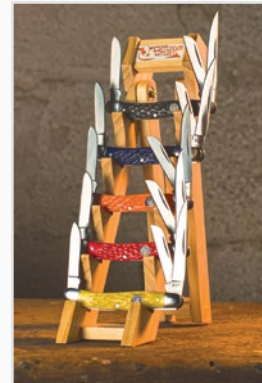

MI025

MI026

WOOD STANDS

MI110

10-1/4" HIGH X 2-1/4" WIDE X 7-1/4" DEEP

- Five knife display stand
- Light wood finish
- Folds flat for easy storage and transport.

KNIFE CASE

M1053