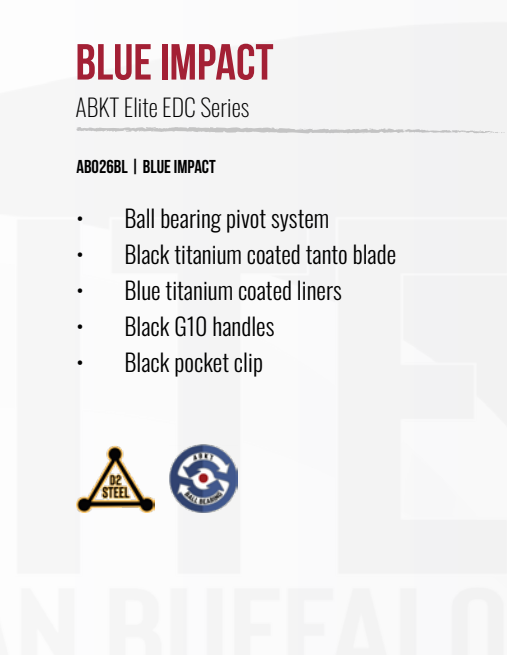

BLUE IMPACT

ABKT Elite EDC Series

AB026BL | BLUE IMPACT

- Ball bearing pivot system
- Black titanium coated tanto blade
- Blue titanium coated liners
- Black G10 handles
- Black pocket clip