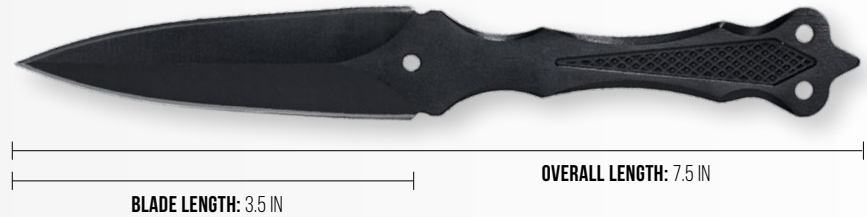

CENTERLINE THROWING KNIFE

ABKT Personal Protection Series

AB021B

- Black Oxide coated 8CR13MOV stainless steel blades
- Injected molded sheath with metal clip