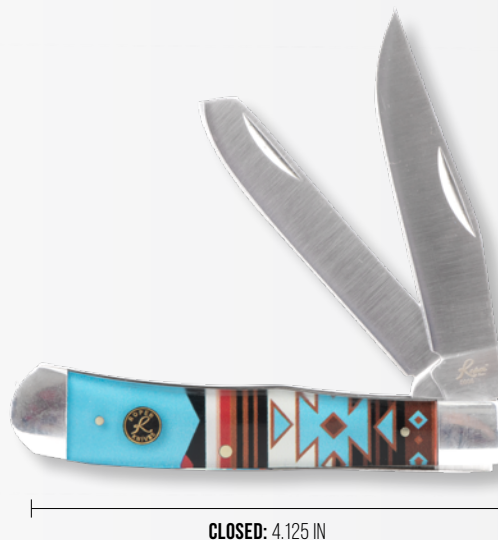

SUNSET SERIES TRAPPER CHEVEYO

Roper Western Series

RP0002WS2

BLADE: 3.25 IN

- 1065 Carbon Steel Blade
- Western Styled Acrylic Handles