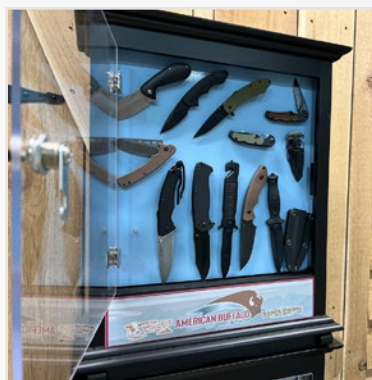

Display has a metal plate and magnets so knives can be secured in display.

A free standing floor unit is available which consists of a base unit and 2 counter top displays

ABKT

48

ELITE

GENUINE LEATHER BELT SHEATH

MI025 | HORIZONTAL
MI026 | VERTICAL

1.5" X 3.0"

- Basket weave embossing
- Fits belts that are 1.5" in width
- Will fit most all traditional knives in Roper and Cattleman lines
- Available in both horizontal and vertical belt designs